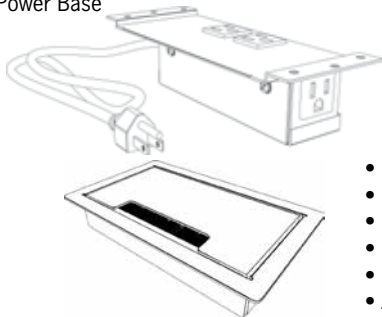

PowerFlex

Goes Great with Work.®

PowerFlex offers built-in and add-on solutions for workstations, tables and even seating. A/C power receptacles and active USB ports are a necessity to support the prevalent mobile devices in every work and higher education environment. Workstation and table versions are standard with a 6' cord with molded plug, but are available with modular cable connectors that can be daisy chained together in training rooms or hard-wired into permanent installations.

S_
Surface Power Module

- 1 power outlet
- 2 active USB ports
- 72" cord with molded plug
- Mounts above or below desk tops
- Includes brackets to mount on desk tops, minimum thick .75", maximum 1.75"
- Easily retrofits to existing furniture

3.5"W X 2.2"D X 2.5"H

Model Number	Finish Color	Zone Pricing	1	2	3
SB	Black		399	405	411
SS	Silver		399	405	411
SW	White		399	405	411

F_ Flush Mount
Power Base

- 2 power outlets
- 72" cord with molded plug
- Mounts in desk tops and select lounge/reception seating
- Matching flush grommet
- Must be factory installed
- Add item # suffix to end of standard HPFI item