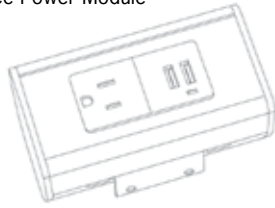

PowerFlex

Goes Great with Work.®

PowerFlex offers built-in and add-on solutions for workstations, tables and even seating. A/C power receptacles and active USB ports are a necessity to support the prevalent mobile devices in every work and higher education environment. Workstation and table versions are standard with a 6' cord with molded plug, but are available with modular cable connectors that can be daisy chained together in training rooms or hard-wired into permanent installations.

S_
Surface Power Module

- 1 power outlet
- 2 active USB ports
- 72" cord with molded plug
- Mounts above or below desk tops
- Includes brackets to mount on desk tops, minimum thick .75", maximum 1.75"
- Easily retrofits to existing furniture