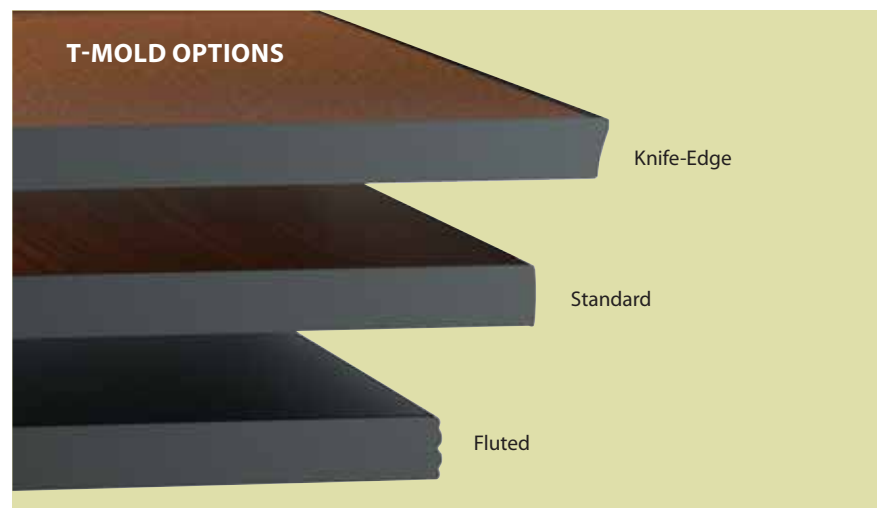

LET'S GET SOCIAL.

TAKING TEAMWORK TO NEW HEIGHTS. Escalate bar-height seating pairs perfectly with bar-height Bistro tables, shown with Wilsonart® Black laminate, knife-edge profile, and stainless steel square bases.

SHAPE YOUR WORKSPACE.

VARIETY IS THE SPICE OF CREATIVITY. Vary the office landscape and spur creativity with different table shapes, heights and colors – like these Bistro tables featuring Wilsonart Kiwi laminate and black cast-iron X-bases. Valore bar- and dining-height seating in black.

A Wide Menu of Choices.

Three standard table shapes. Three laminate edge options. Two table bases. Two heights. Bistro gives you the flexibility to tailor any space to your requirements.

HAVE IT YOUR WAY. We're happy to custom-shape table tops – like this boomerang – to meet your unique demands and workstyles.

Bistro black cast-iron X-base in dining and bar height. Optional footring.

Bistro stainless steel square base with square tube support in dining and bar height.

Escalate Seating in dining and bar height. Black polypropylene seats and backs with chrome legs.