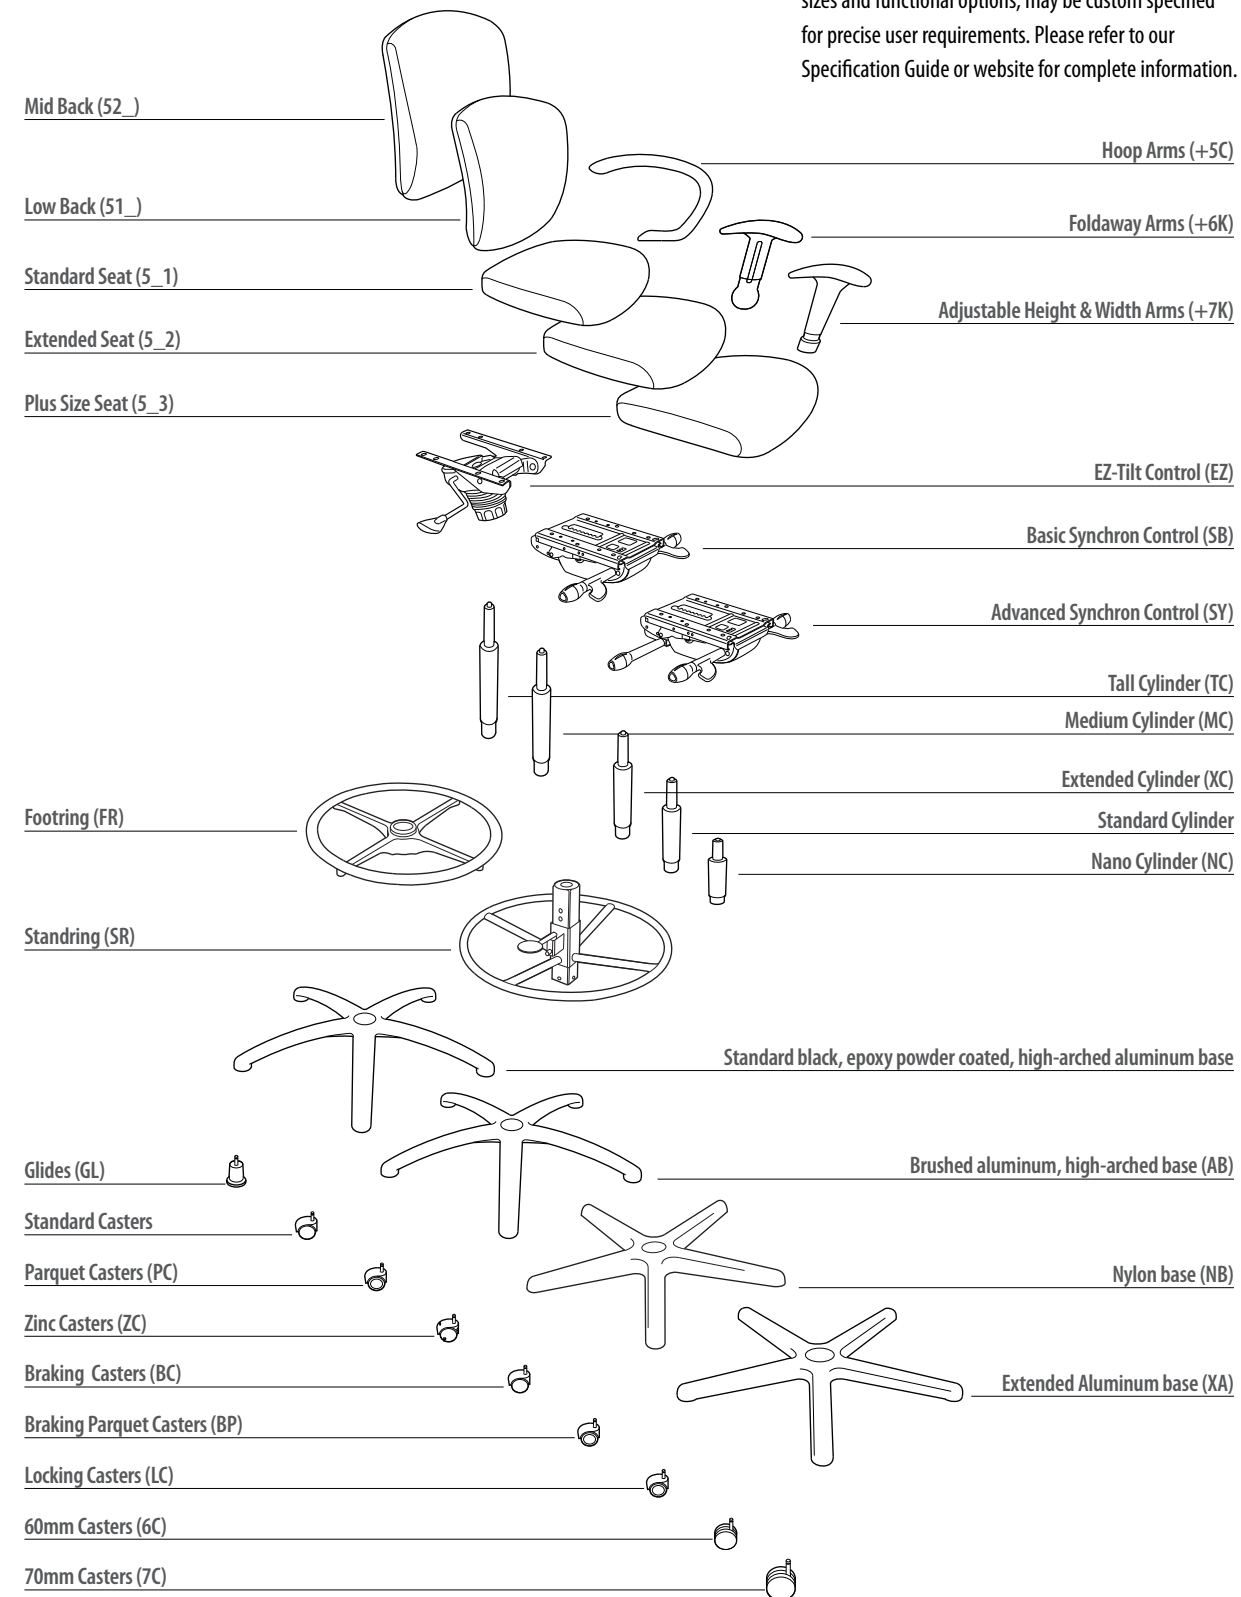

Ergonomically Engineered for Comfort

Posh Operational Seating, with its many designs, sizes and functional options, may be custom specified for precise user requirements. Please refer to our Specification Guide or website for complete information.

POSH Operational