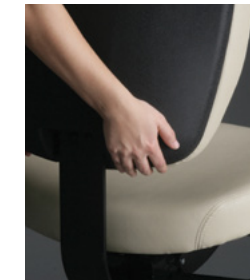

### Unique Posh Operational Features

**PressureCast™ Foam**  
Ergonomic contouring of the seat shape and high-resiliency PressureCast™ foam result in the most supportive and comfortable seat cushions possible. Seating comfort is determined by how well the weight of the user is distributed over the seating surface. Uneven distribution causes pressure points that quickly become painful. The result is constant fidgeting by the user to relieve the pressure and loss of circulation. Compare the pressure maps to the right. Sitmatic's PressureCast foam distributes the user's weight evenly. The typical gel or mesh seat produces dramatic pressure points indicated by the yellow/red hot spots.

**Sitmatic Pressure Cast™ Foam**  
Even distribution of weight over seat

**Typical Gel-Foam Seat**  
Painful pressure points at buttocks

**Typical Mesh Seat**  
Painful pressure points at buttocks

**Easy Ratchet Back**  
A long 4" height range locks in 11 different positions- just lift the backrest to adjust.