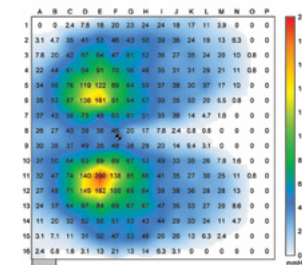

### Chair Controls

**Advanced Synchron Control (SY)**  
State of the art synchronized motion with independent back angle adjustment, side actuated tilt tension and seat depth adjustment.

**Basic Synchron Control (SB)**  
A simplified version of the Advanced Synchron. Seat depth and independent backrest angle are available as options.

**EZ-Tilt Control (EZ)**  
A smooth riding knee-tilt motion with tension adjustable, dual coil springs. Upright tilt lock for close work.

POSH Operational

### Unique Posh Operational Features

**PressureCast™ Foam**  
Ergonomic contouring of the seat shape and high-resiliency PressureCast™ foam result in the most supportive and comfortable seat cushions possible. Seating comfort is determined by how well the weight of the user is distributed over the seating surface. Uneven distribution causes pressure points that quickly become painful. The result is constant fidgeting by the user to relieve the pressure and loss of circulation. Compare the pressure maps to the right. Sitmatic's PressureCast foam distributes the user's weight evenly. The typical gel or mesh seat produces dramatic pressure points indicated by the yellow/red hot spots.

**Sitmatic Pressure Cast™ Foam**  
Even distribution of weight over seat

**Typical Gel-Foam Seat**  
Painful pressure points at buttocks

**Typical Mesh Seat**  
Painful pressure points at buttocks

**Easy Ratchet Back**  
A long 4" height range locks in 11 different positions- just lift the backrest to adjust.