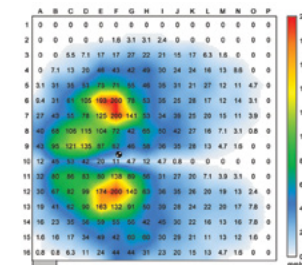

### Unique Posh Operational Features

**PressureCast™ Foam**  
Ergonomic contouring of the seat shape and high-resiliency PressureCast™ foam result in the most supportive and comfortable seat cushions possible. Seating comfort is determined by how well the weight of the user is distributed over the seating surface. Uneven distribution causes pressure points that quickly become painful. The result is constant fidgeting by the user to relieve the pressure and loss of circulation. Compare the pressure maps to the right. Sitmatic's PressureCast foam distributes the user's weight evenly. The typical gel or mesh seat produces dramatic pressure points indicated by the yellow/red hot spots.

**Sitmatic Pressure Cast™ Foam**  
Even distribution of weight over seat

**Typical Gel-Foam Seat**  
Painful pressure points at buttocks

**Typical Mesh Seat**  
Painful pressure points at buttocks

**Easy Ratchet Back**  
A long 4" height range locks in 11 different positions- just lift the backrest to adjust.