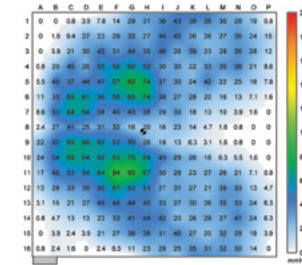

Sitmatic Pressure Cast™ Foam
Even distribution of weight over seat